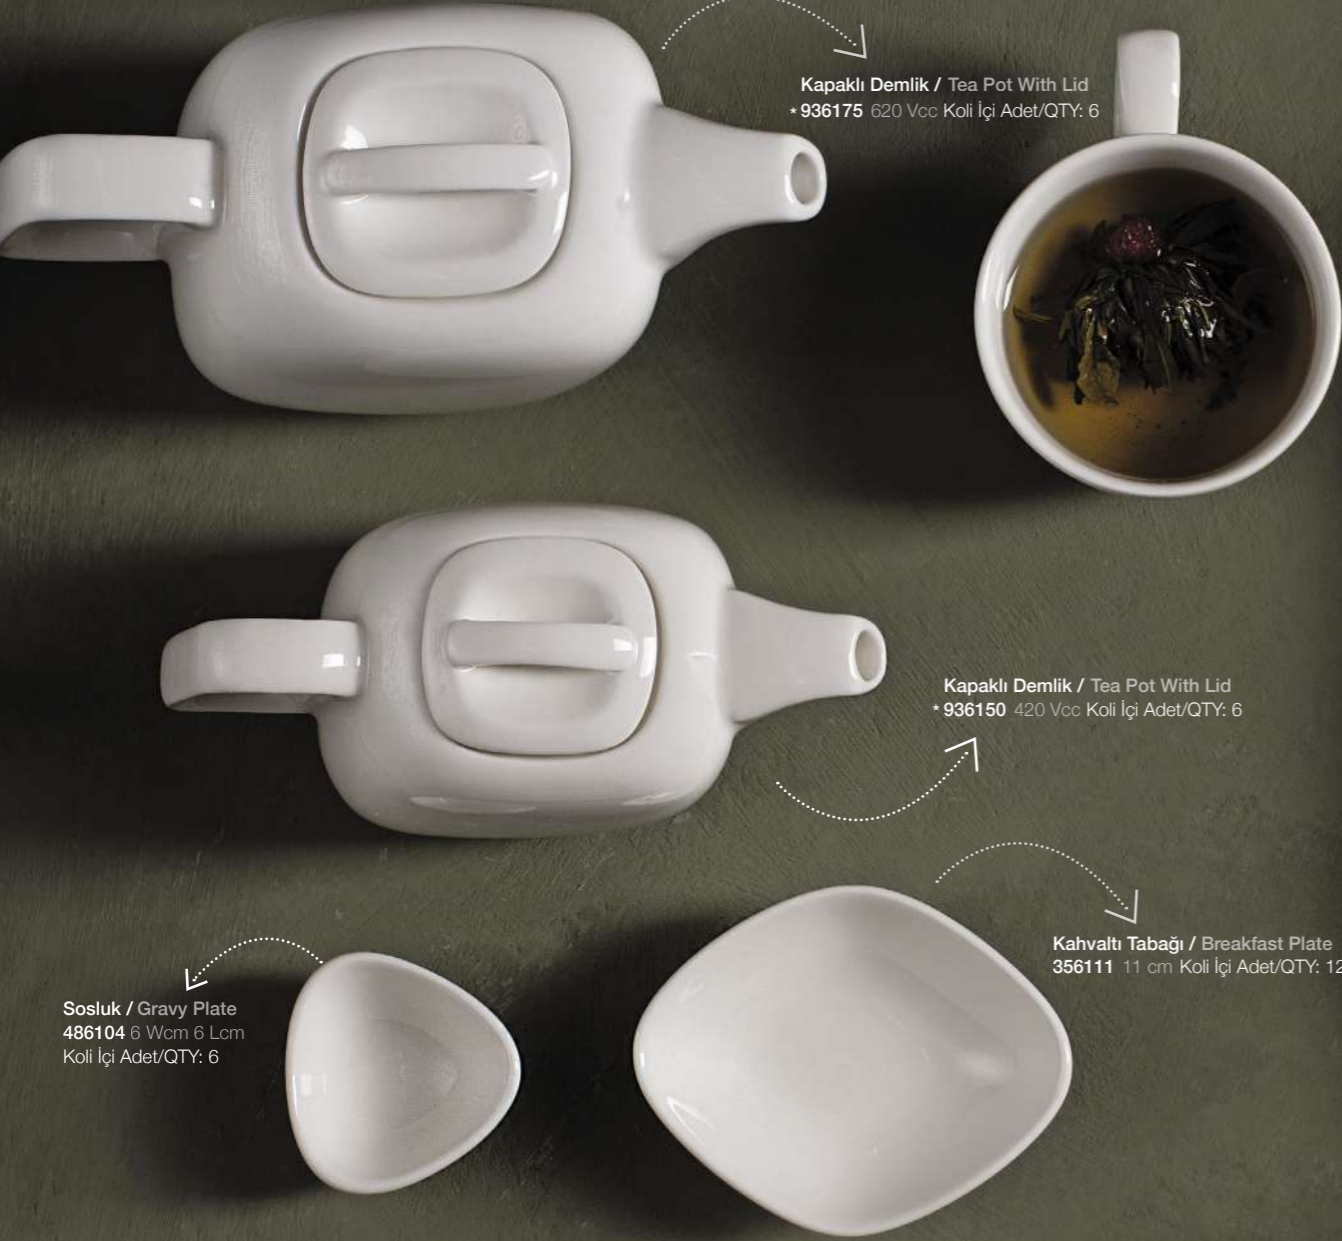

PERSPECTIVE

Kapaklı Demlik / Tea Pot With Lid
*936175 620 Vcc Koli İçi Adet/QTY: 6

Kapaklı Demlik / Tea Pot With Lid
*936150 420 Vcc Koli İçi Adet/QTY: 6

Kahvaltı Tabağı / Breakfast Plate
356111 11 cm Koli İçi Adet/QTY: 12

Sosluk / Gravy Plate
486104 6 Wcm 6 Lcm
Koli İçi Adet/QTY: 6

Farklı Bir Perspektif

İngiltere'de dünyaca ünlü Studio Levien tarafından tasarlanan ve farklı çizgilere sahip Perspective Koleksiyonu, birbirini tamamlayan parçalar düşüncesi üzerine kurulmuştur.

A Different Perspective

Perspective Collection, designed by the world famous Studio Levien from England and having different lines, is built on the idea of complementary parts.